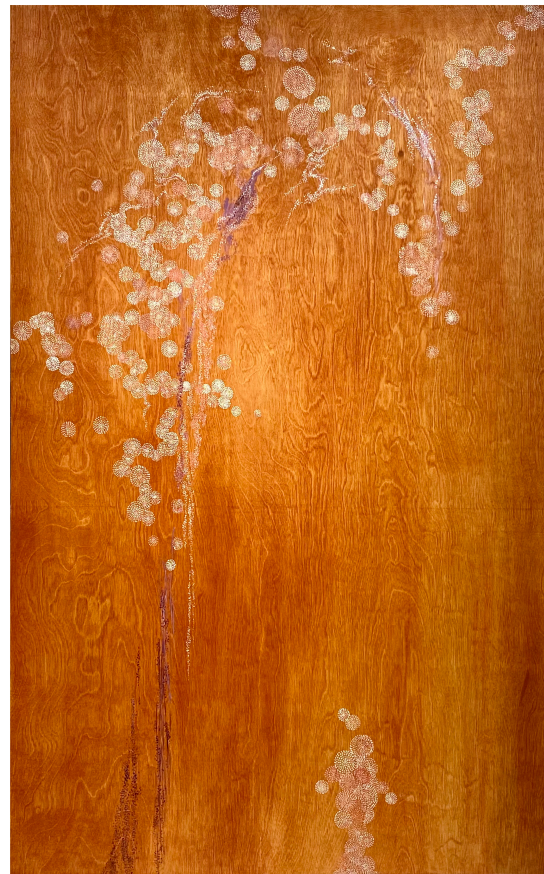

meticulous dotting techniques. His art captures the interconnectedness of natural and spiritual realms, inviting viewers to explore the profound beauty of the world around us.

Spirit world biology celebrates the artistic brilliance of both Kilmer and Ichikawa, offering a transformative sanctuary for introspection and exploration. This exhibition promises to captivate art enthusiasts and collectors alike, presenting a profound exploration of unseen dimensions through the eyes of two masterful artists.

Woodward Gallery

Woodward Gallery has been a NYC institution for almost a quarter century. It is a pioneer in the heart of Manhattan's Lower East Side, a neighborhood with a rich history of art and culture.

[Gallery profile](#)

Location	Founded in
New York, United States	1994