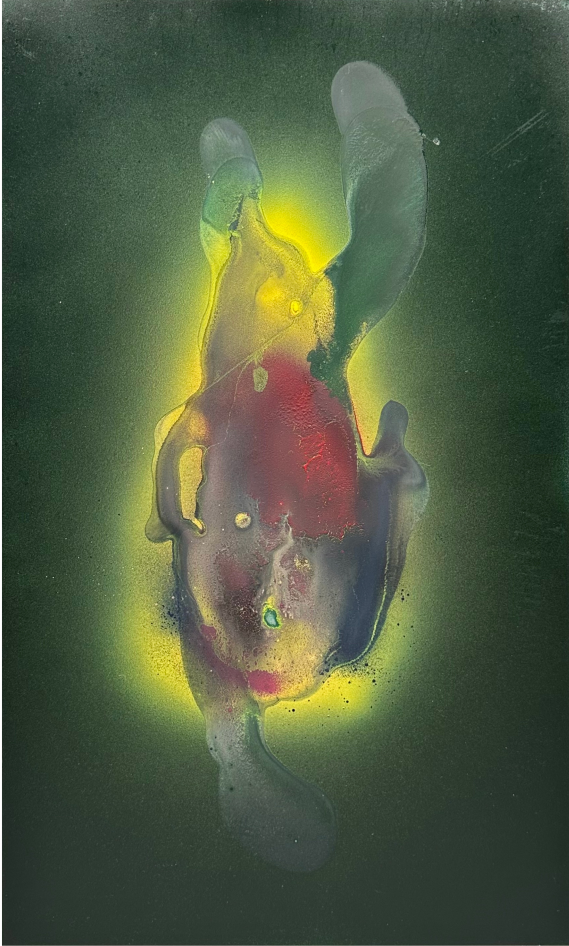

1. Val Kilmer, Play Station modification, 2014/2017. Courtesy of Woodward Gallery

2.2. Hiro Ichikawa, Overlay, 2012. Courtesy of Woodward Gallery

3. Val Kilmer, Untitled, 2017. Courtesy of Woodward Gallery