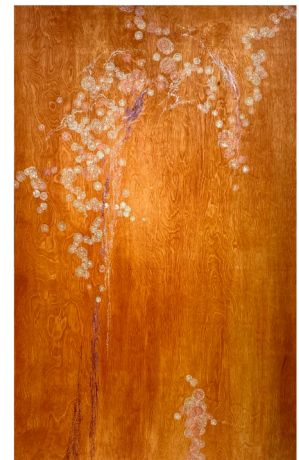

Hiro Ichikawa,
Overlay, 2012